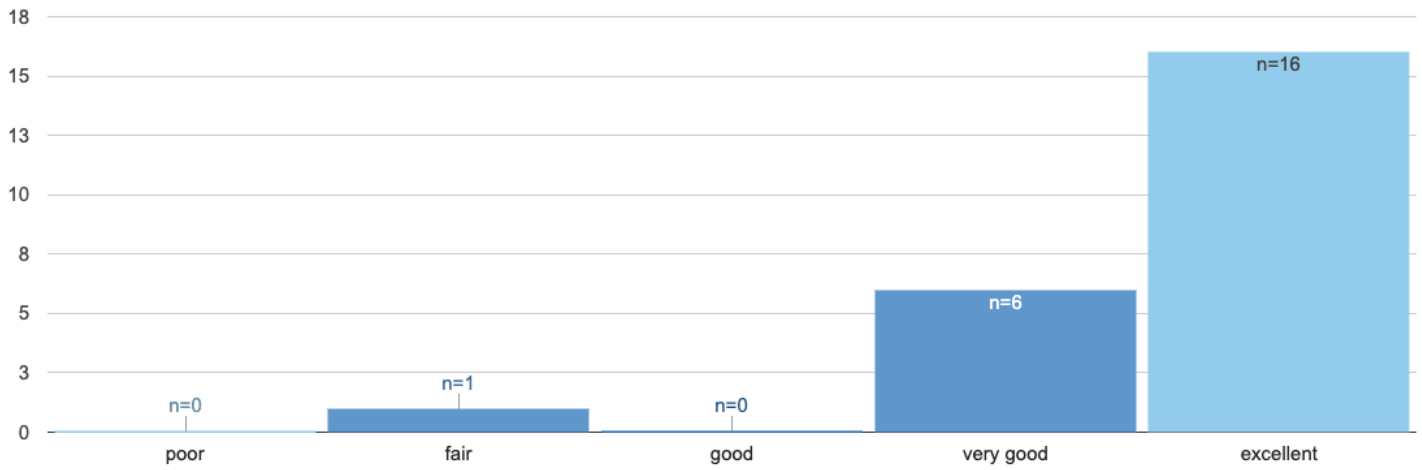

#11

What is your overall assessment of the Teaching Fellow?

Instructor: Kaur, Dipin

Responses for Instructor: 23
Declined to Answer Question: 1

Question Average 4.6 ±0.7	Dept 4.4 ±1.0	Div 4.1 ±1.1	School 4.1 ±1.1
-------------------------------------	-------------------------	------------------------	---------------------------

Choice Label	Counts
poor	0
fair	1
good	0
very good	6
excellent	16