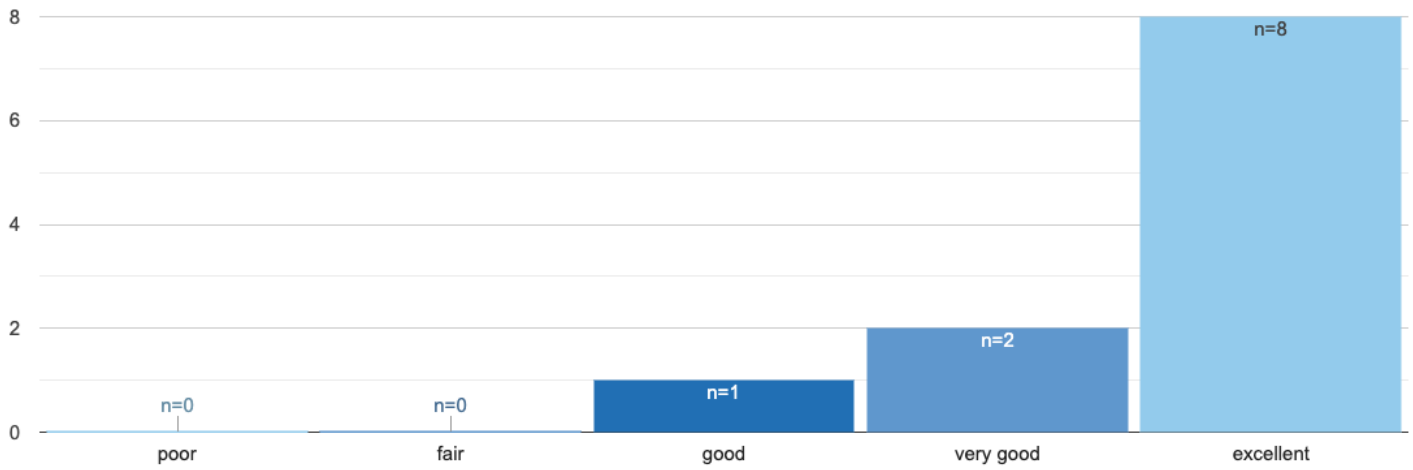

#12

What is your overall assessment of the Teaching Fellow?

Instructor: Kaur, Dipin

Responses for Instructor: 11
Declined to Answer Question: 0

Question Average 4.6 ±0.7	Dept 4.4 ±0.8	Div 4.3 ±0.9	School 4.3 ±1.0
-------------------------------------	-------------------------	------------------------	---------------------------

Choice Label	Counts
poor	0
fair	0
good	1
very good	2
excellent	8