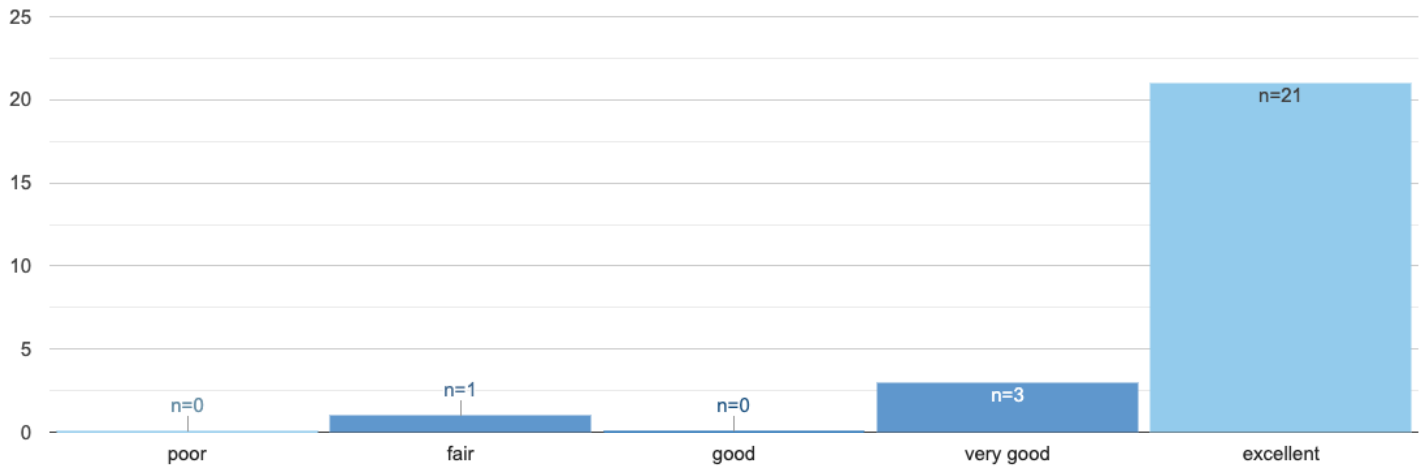

#12

What is your overall assessment of the Teaching Fellow?

Instructor: Kaur, Dipin

Responses for Instructor: 25
Declined to Answer Question: 1

Question Average 4.8 ±0.7	Dept 4.4 ±0.9	Div 4.3 ±0.9	School 4.3 ±0.9
-------------------------------------	-------------------------	------------------------	---------------------------

Choice Label	Counts
poor	0
fair	1
good	0
very good	3
excellent	21